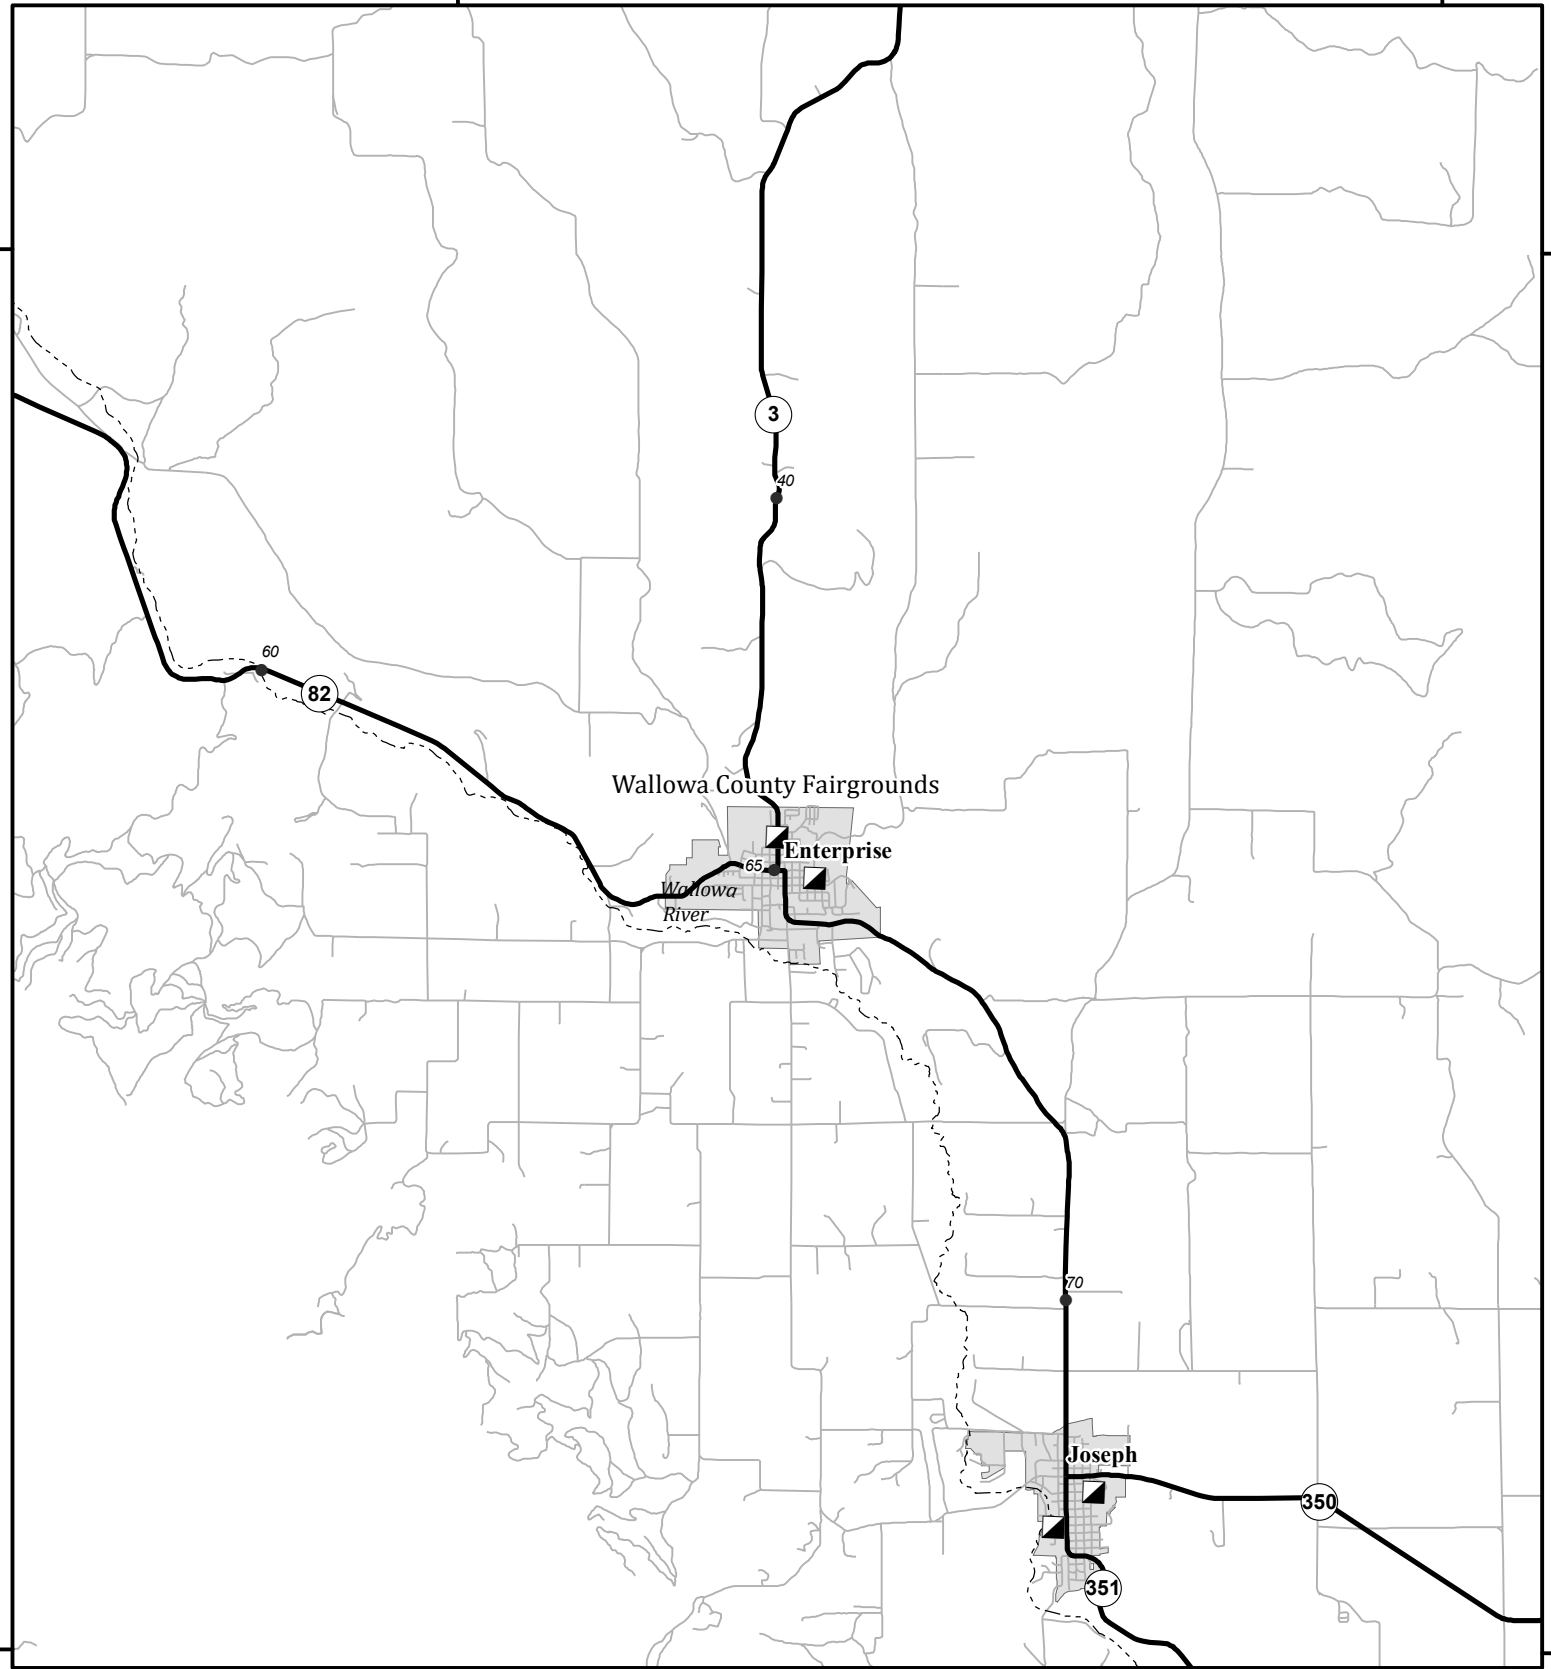

-117°20'

-117°10'

45°30'

45°30'

45°20'

45°20'

-117°20'

-117°10'

Oregon Vicinity & Major Highways

May 20, 2015, ODF GIS Oregon Lambert  
Fire\_Camp\_Letter\_2015.mxd EPSG 2992 NAD 83

- Mileposts
- ▣ Fire Camp
- Rivers
- T1S R44E S35**
- N 45.430433°
- W -117.278932°
- Address:**
- , OR, 97

- Directions:
- From N:
  - From S:
  - From E:
  - From W:

**Wallowa County Fairgrounds**  
ODF NEO Wallowa, Fire Camp Travel Map